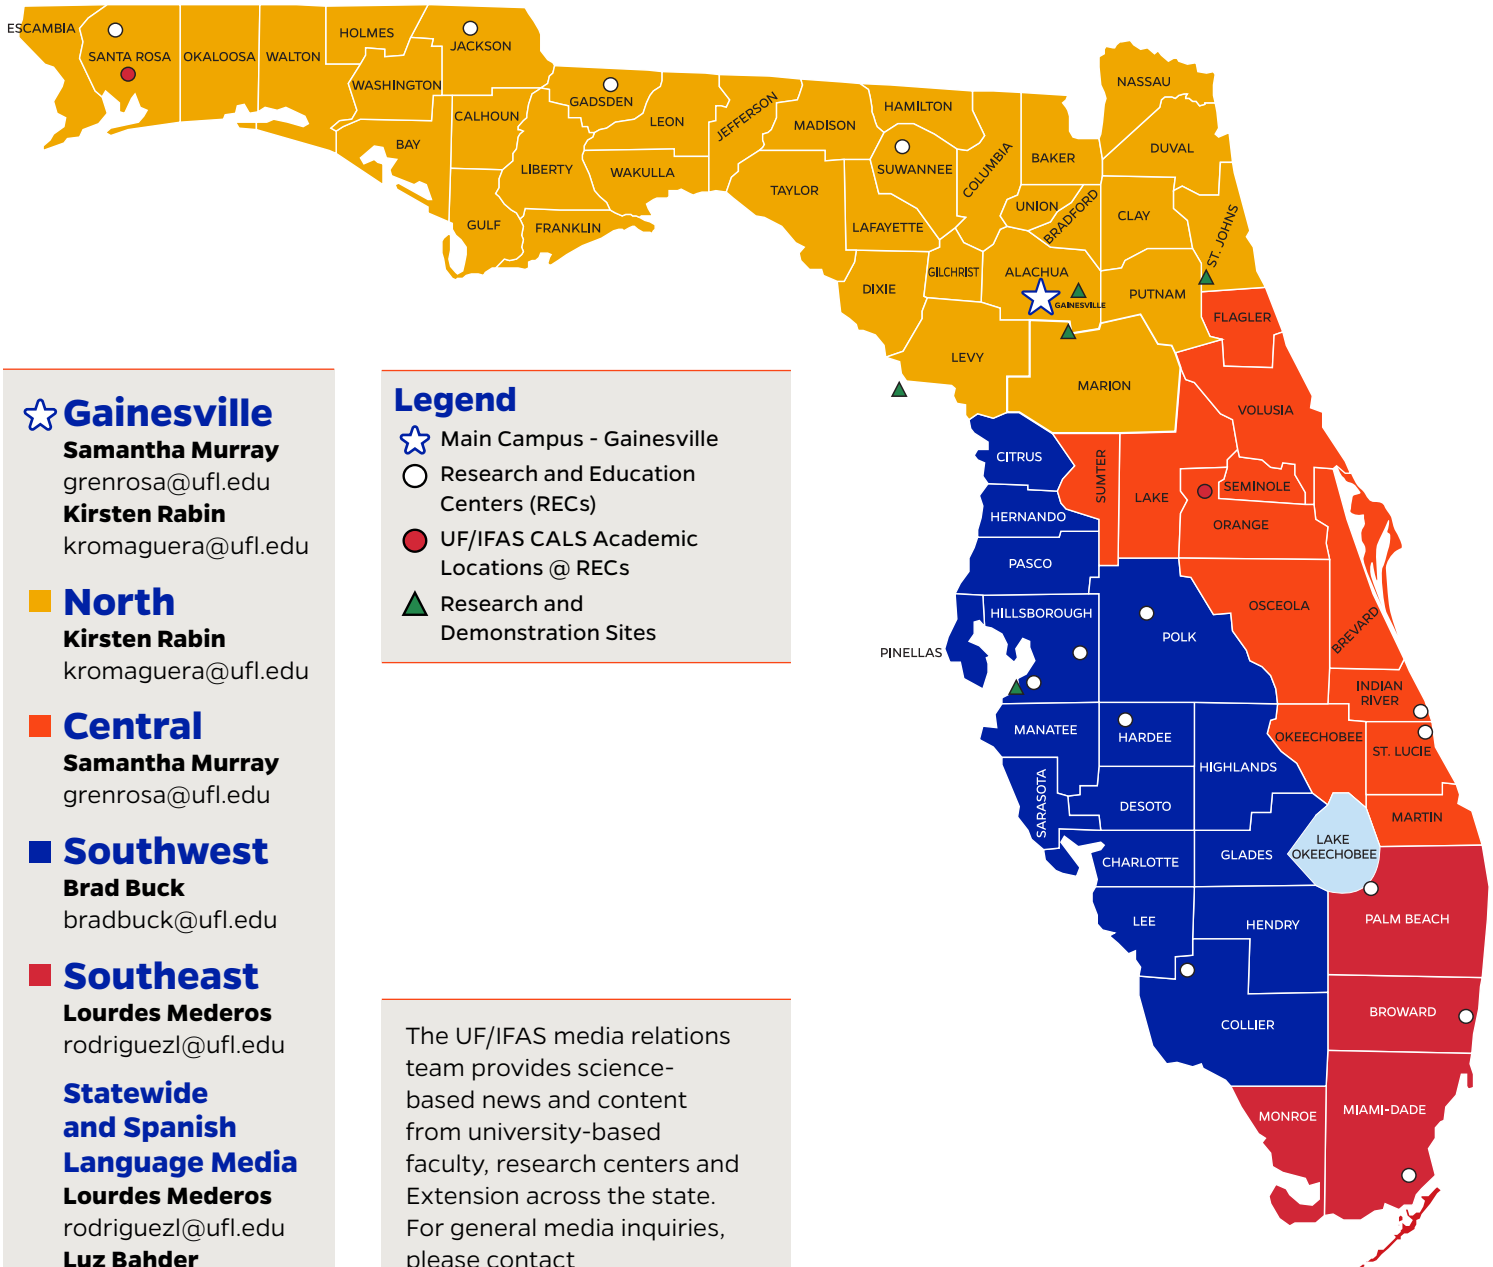

UF/IFAS Regional Media Relations Specialists

☆ Gainesville

Samantha Murray

grenrosa@ufl.edu

Kirsten Rabin

kromaguera@ufl.edu

■ North

Kirsten Rabin

kromaguera@ufl.edu

■ Central

Samantha Murray

grenrosa@ufl.edu

■ Southwest

Brad Buck

bradbuck@ufl.edu

■ Southeast